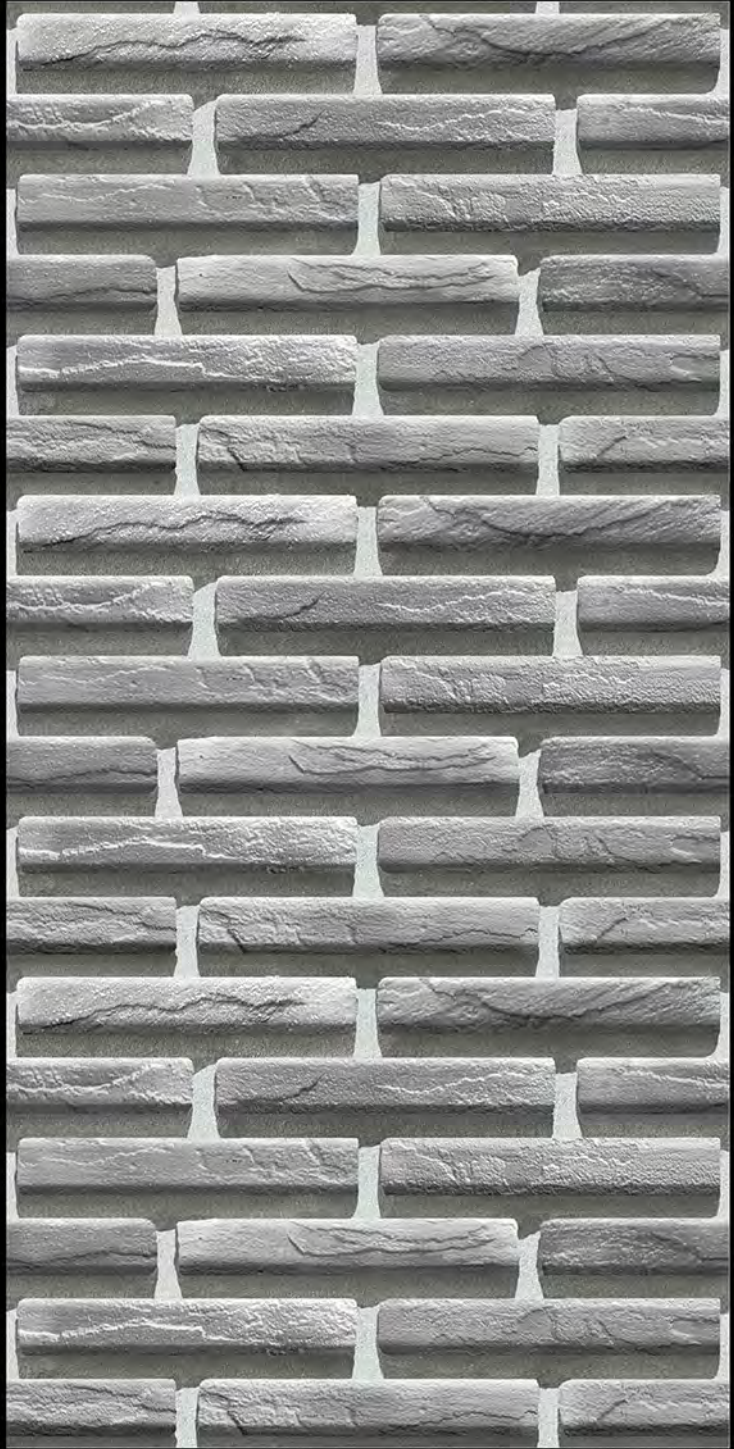

High Depth
Elevation

300x450mm

FOSSIL - 03

HIGH-DEEP
PUNCH

DURABLE
BODY

NATURAL
LOOK