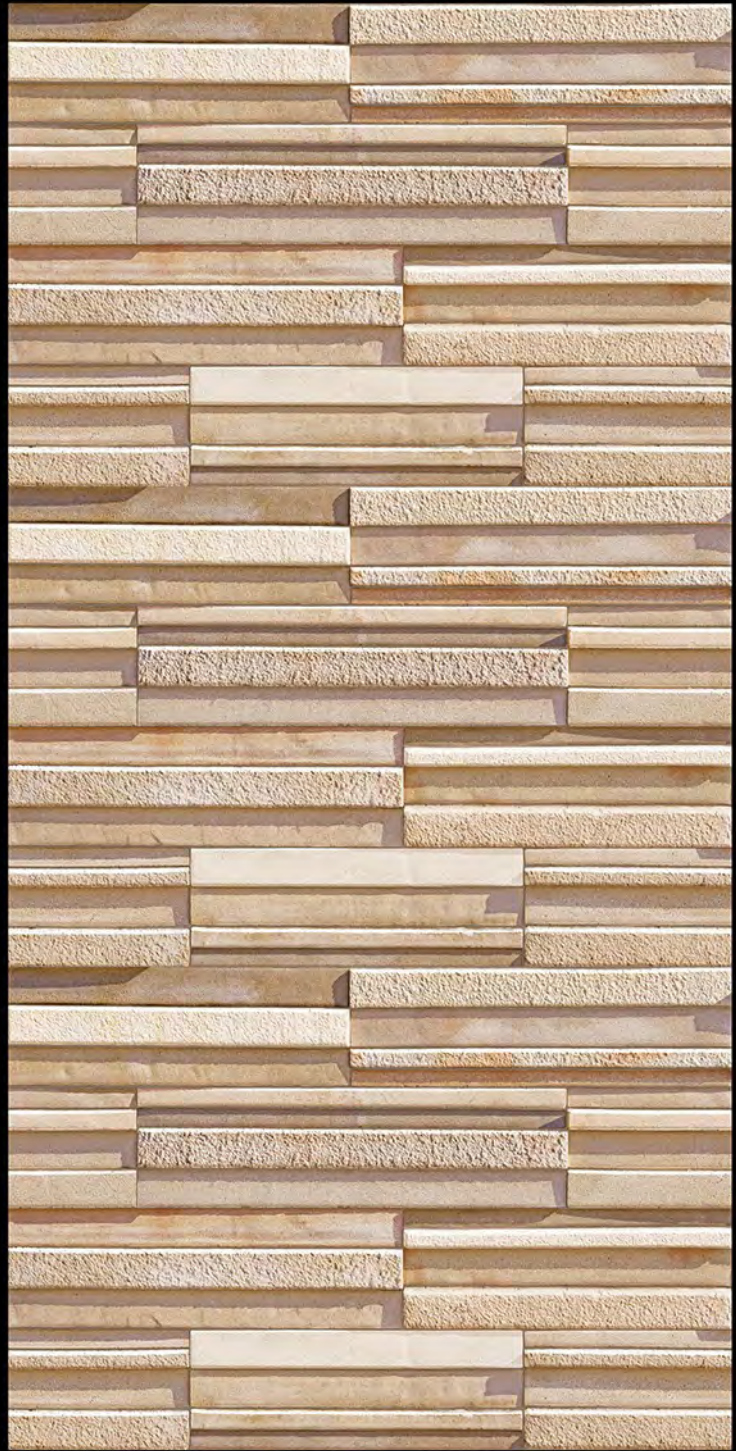

300x450mm

EMPORIO - 02

HIGH-DEEP  
PUNCH

DURABLE  
BODY

NATURAL  
LOOK

High Depth  
Elevation

300x450mm

EMPORIO - 03