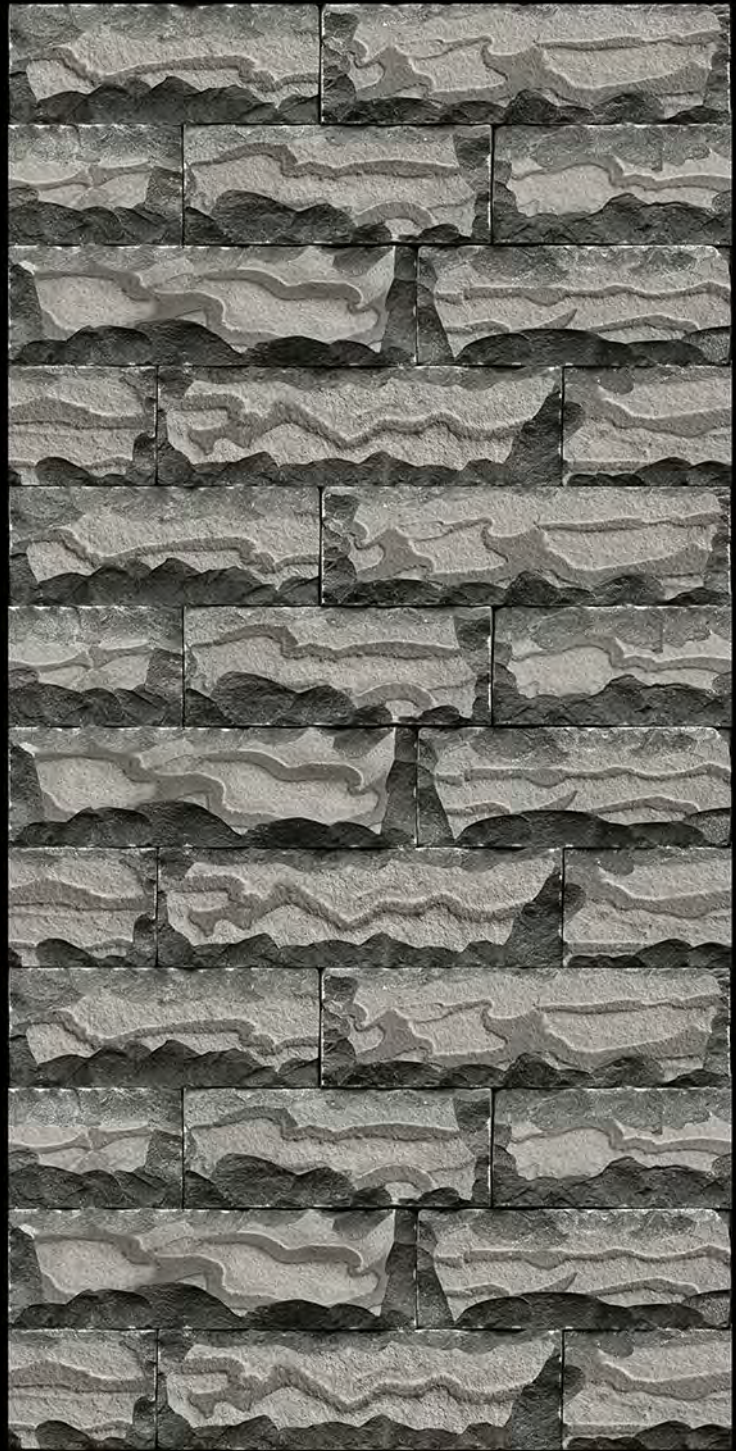

High Depth
Elevation

300x450mm

ARMANI - 07

HIGH-DEEP
PUNCH

DURABLE
BODY

NATURAL
LOOK