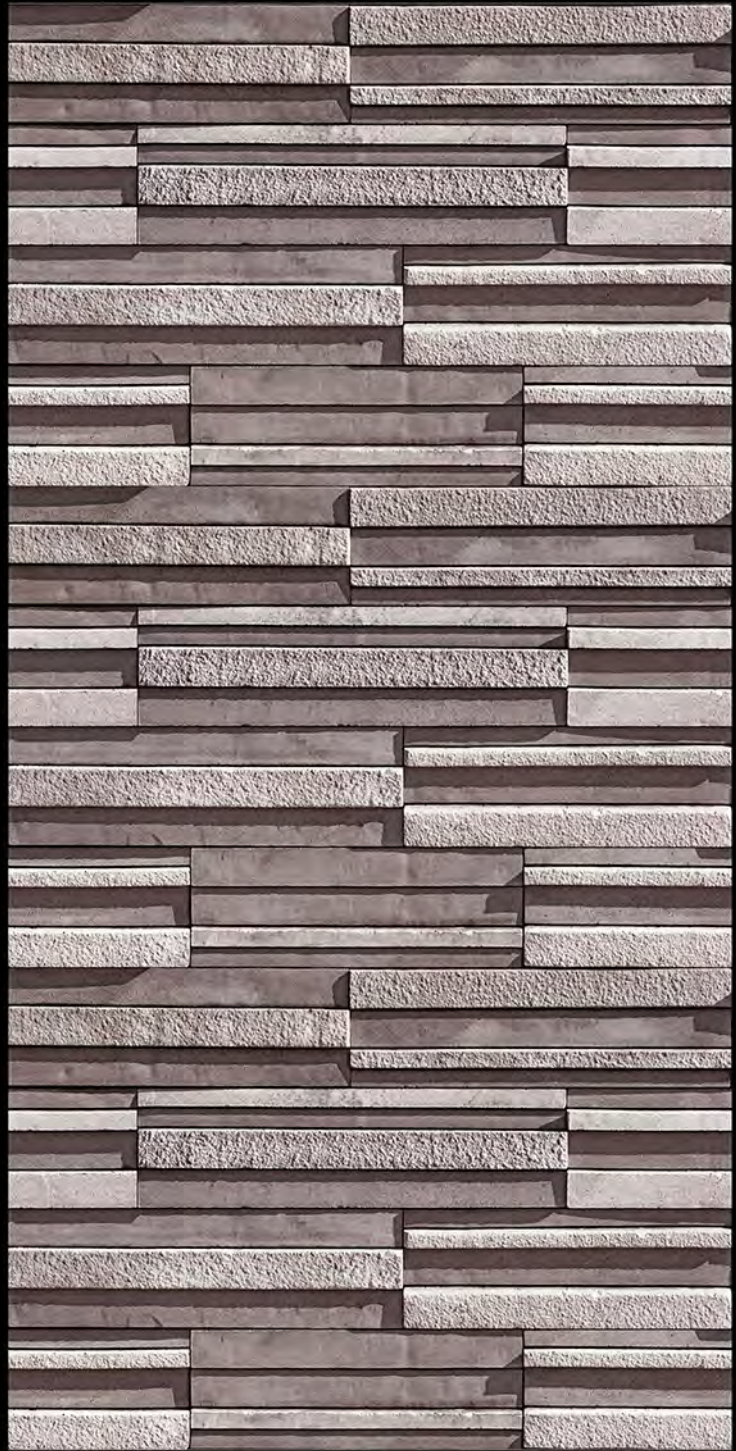

High Depth
Elevation

300x450mm

EMPORIO - 02

HIGH-DEEP
PUNCH

DURABLE
BODY

NATURAL
LOOK