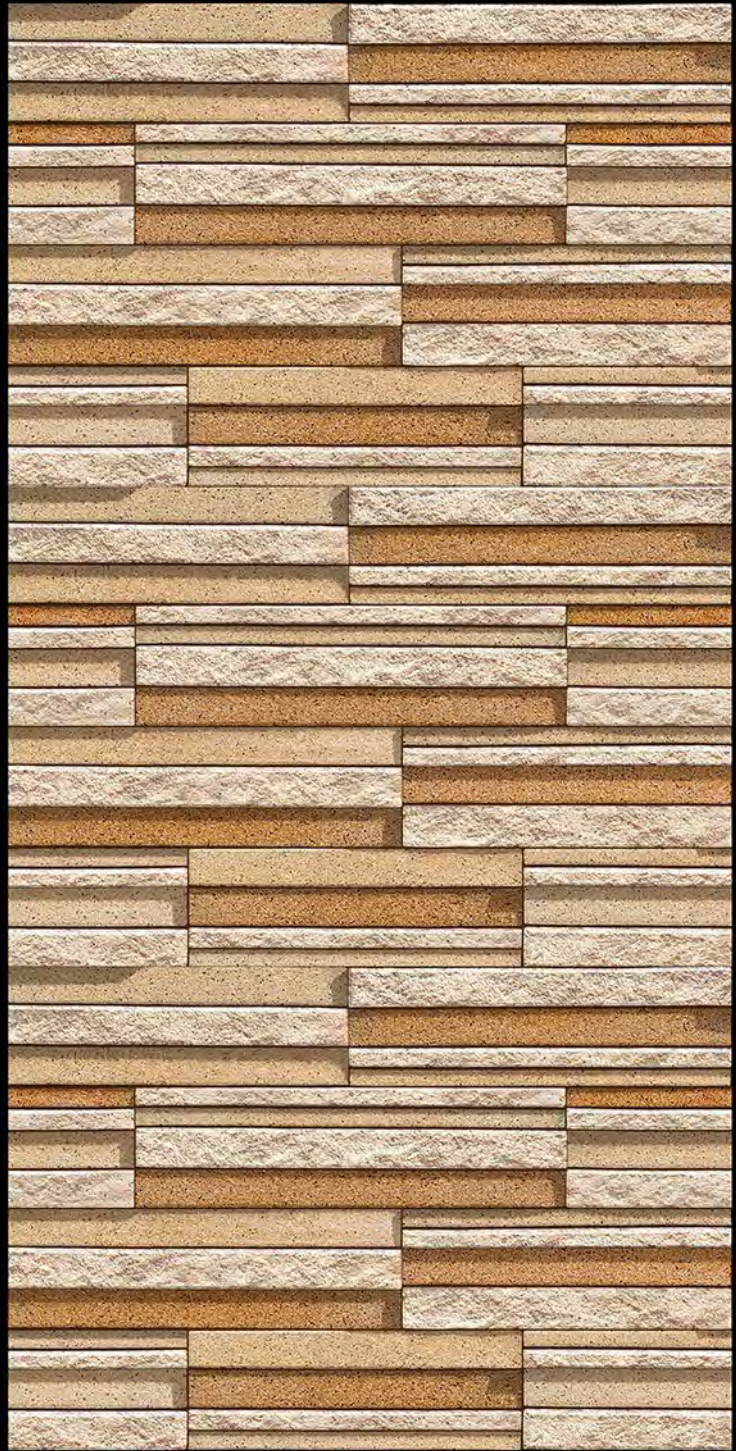

High Depth
Elevation

300x450mm

EMPORIO - 09

HIGH-DEEP
PUNCH

DURABLE
BODY

NATURAL
LOOK