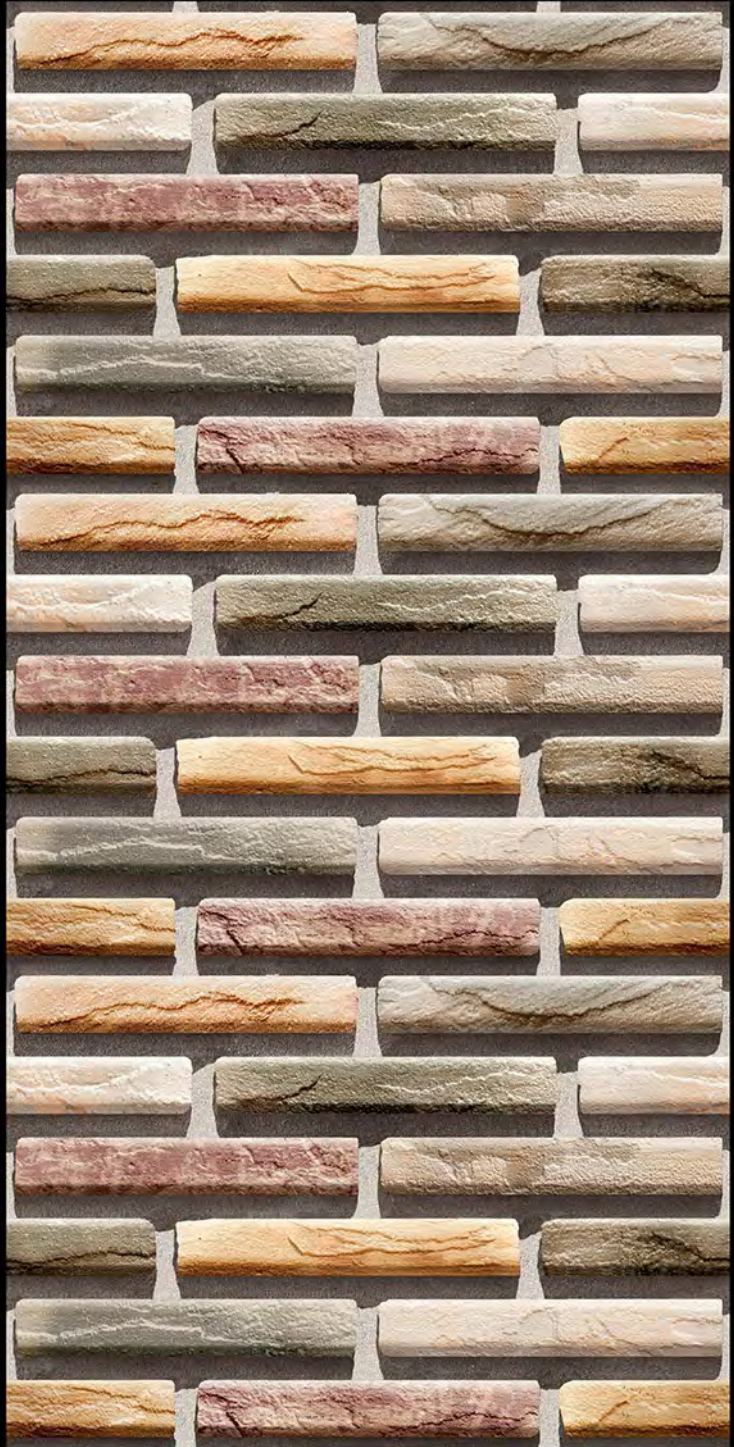

High Depth
Elevation

300x450mm

FOSSIL - 08

HIGH-DEEP
PUNCH

DURABLE
BODY

NATURAL
LOOK