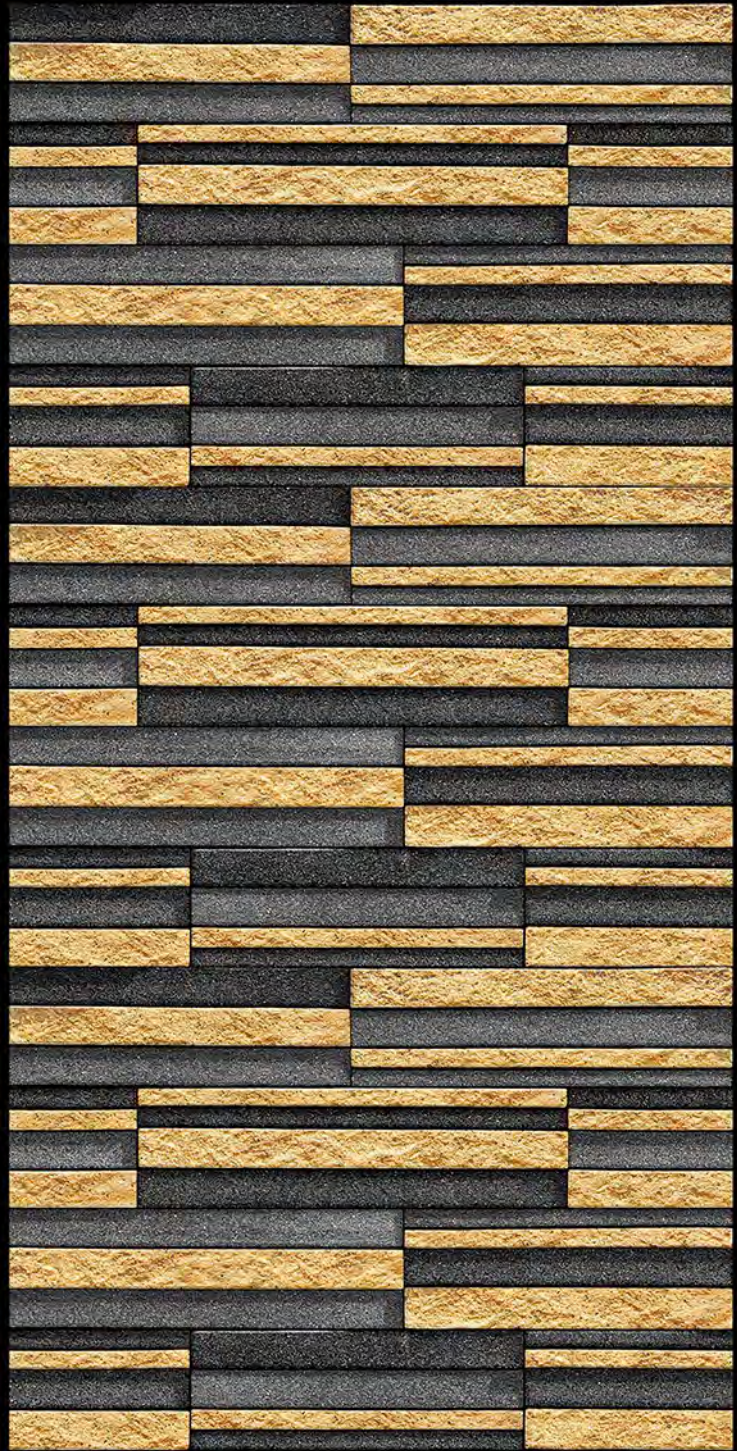

HIGH-DEEP  
PUNCH

DURABLE  
BODY

NATURAL  
LOOK

High Depth  
Elevation

300x450mm

EMPORIO - 08

HIGH-DEEP  
PUNCH

DURABLE  
BODY