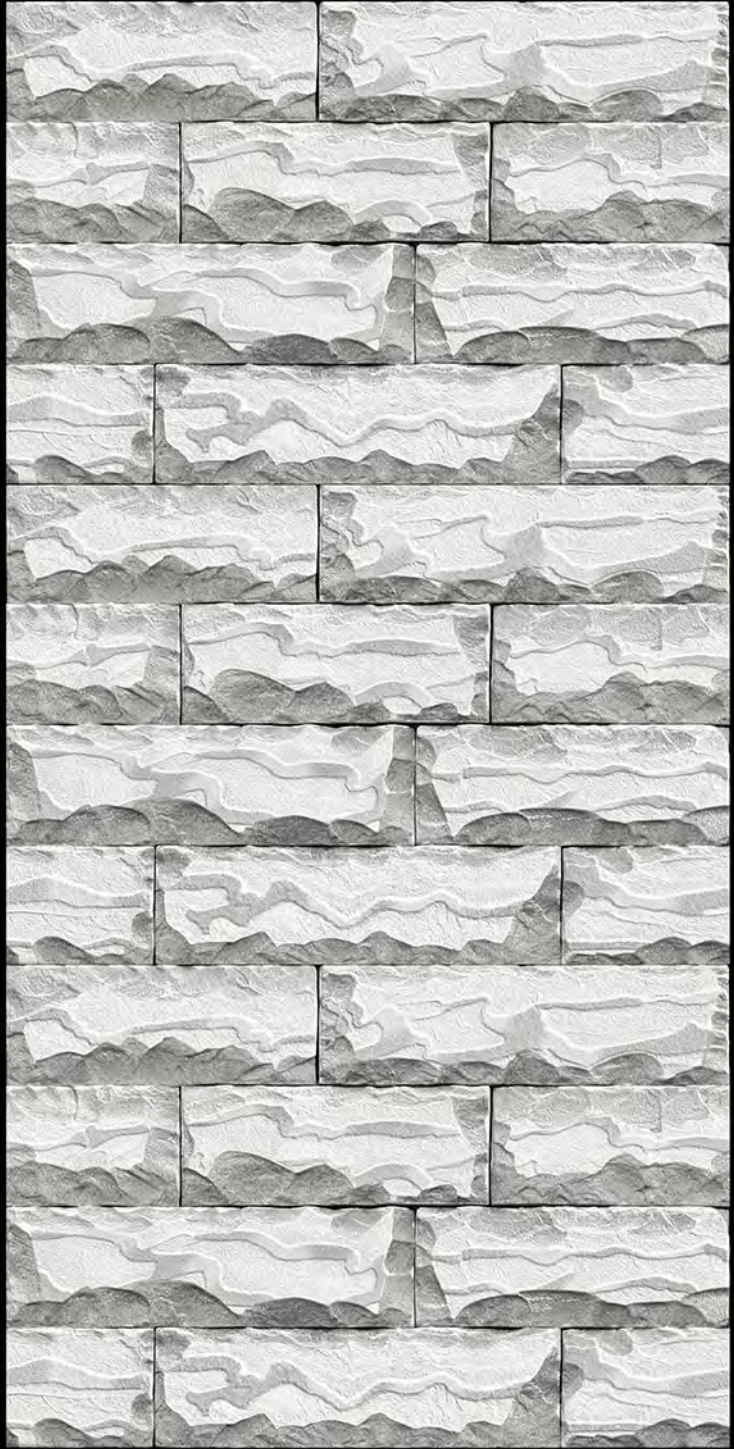

HIGH-DEEP  
PUNCH

DURABLE  
BODY

NATURAL  
LOOK

High Depth  
Elevation

300x450mm

ARMANI - 05

HIGH-DEEP  
PUNCH

DURABLE  
BODY