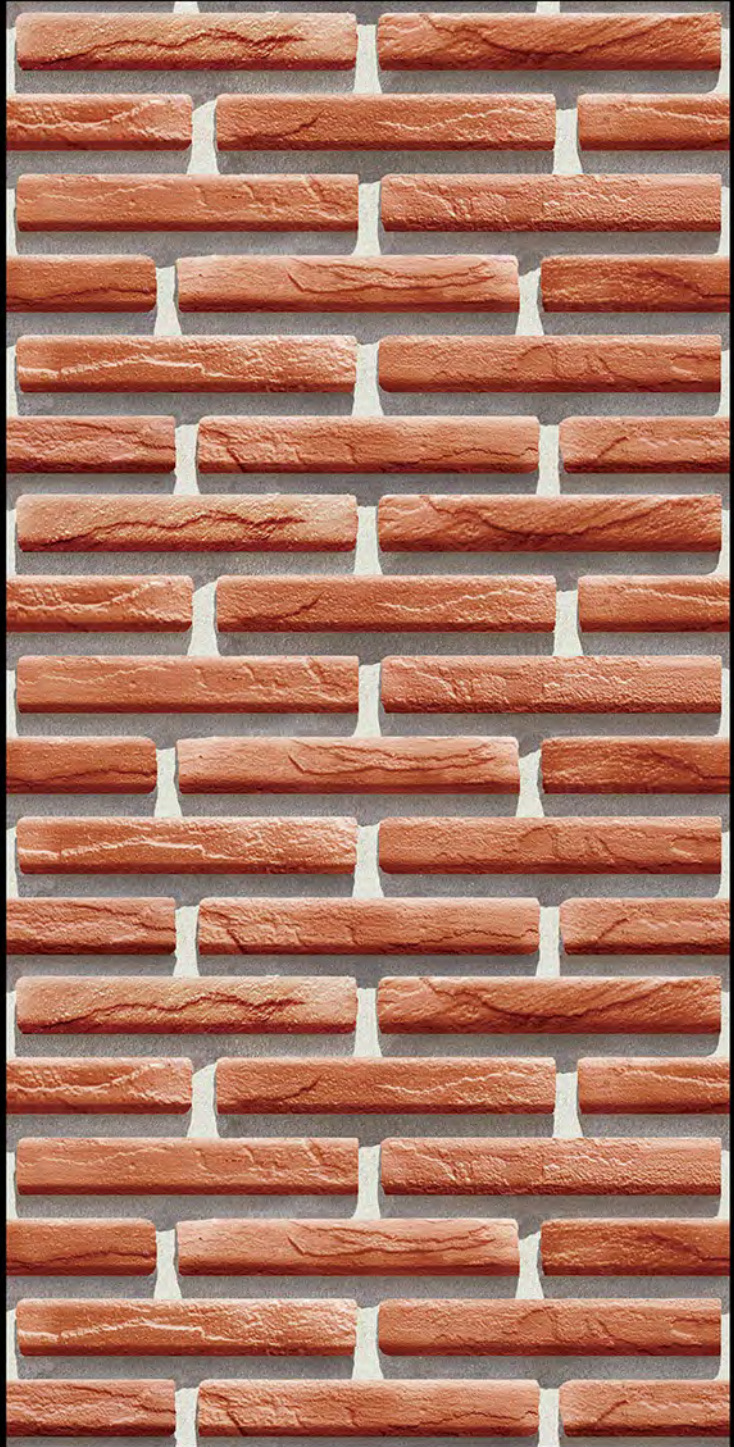

HIGH-DEEP  
PUNCH

DURABLE  
BODY

NATURAL  
LOOK

High Depth  
Elevation

300x450mm

FOSSIL - 06

HIGH-DEEP  
PUNCH

DURABLE  
BODY