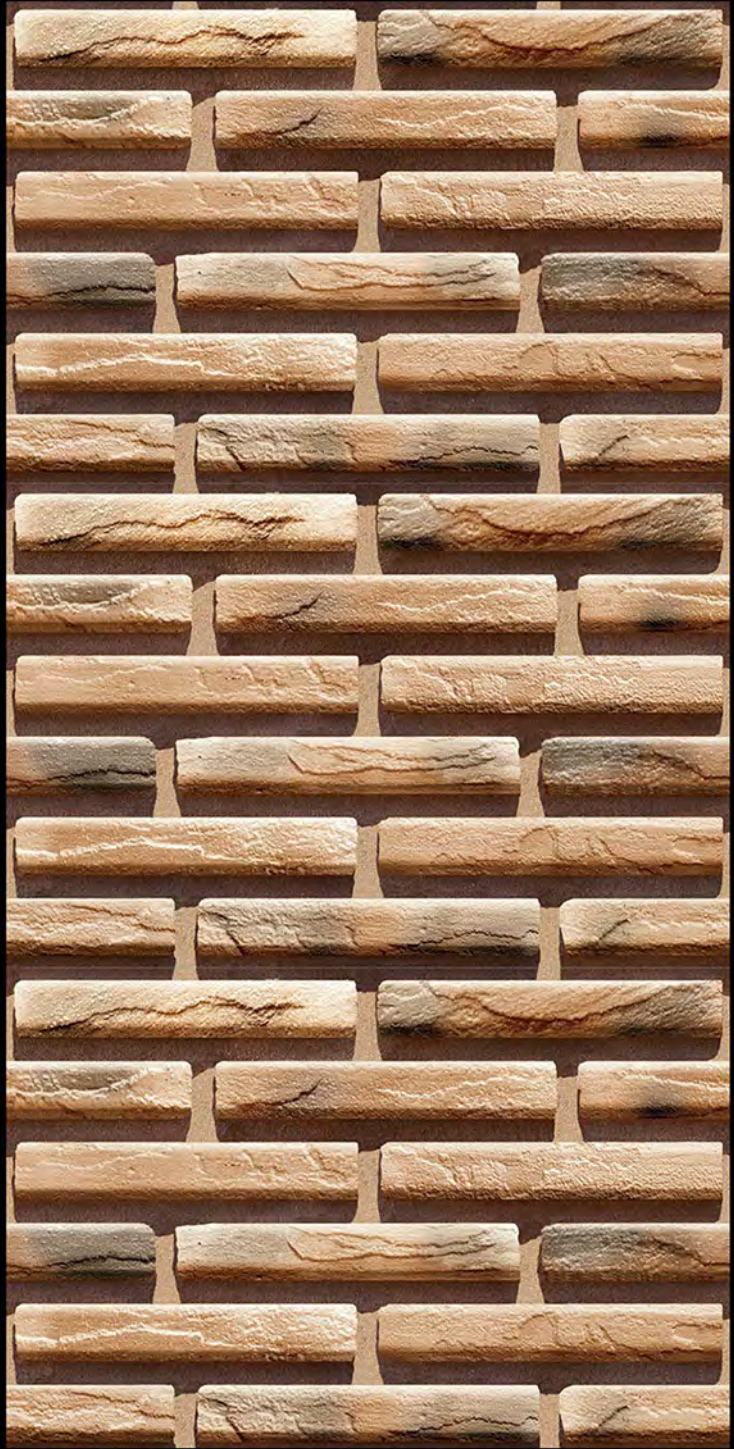

High Depth
Elevation

300x450mm

FOSSIL - 07

HIGH-DEEP
PUNCH

DURABLE
BODY

NATURAL
LOOK