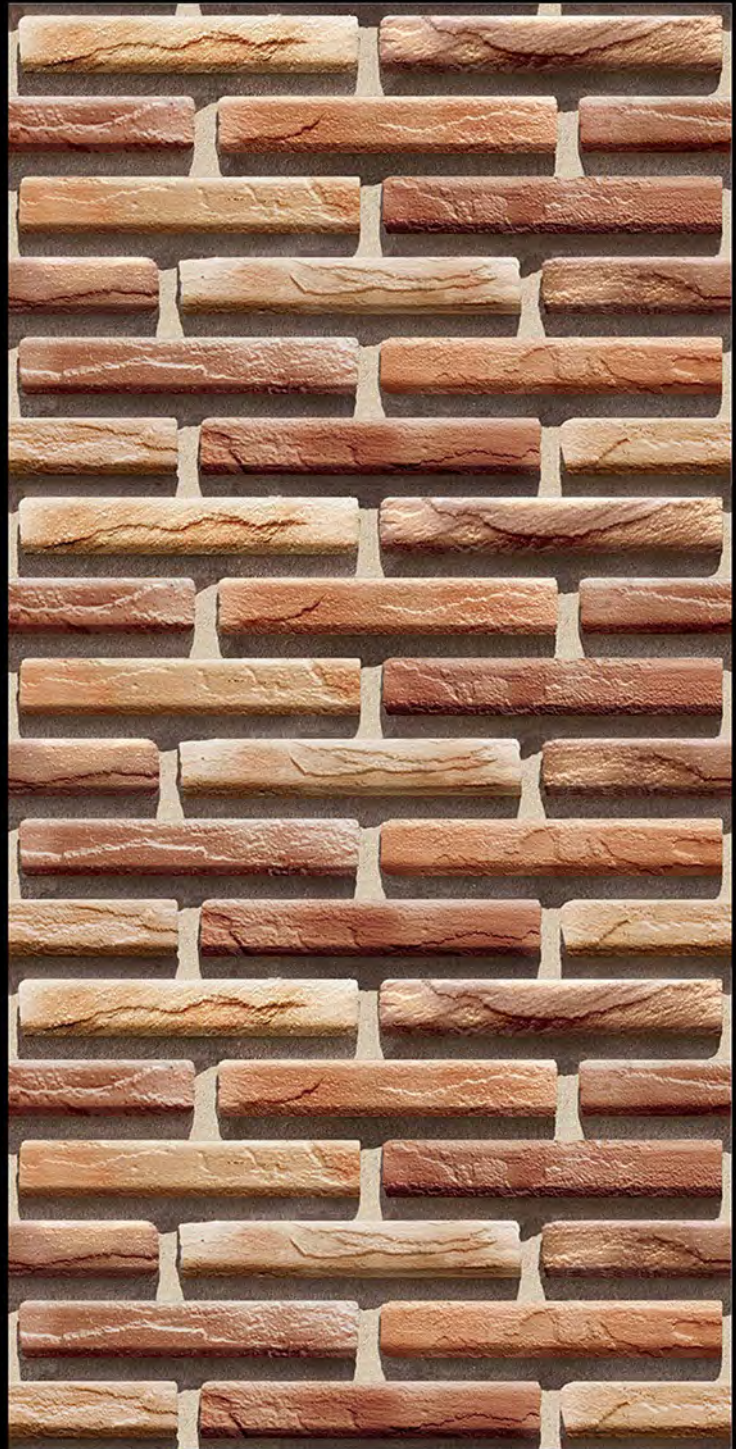

HIGH-DEEP  
PUNCH

DURABLE  
BODY

NATURAL  
LOOK

High Depth  
Elevation

300x450mm

FOSSIL - 01

HIGH-DEEP  
PUNCH

DURABLE  
BODY